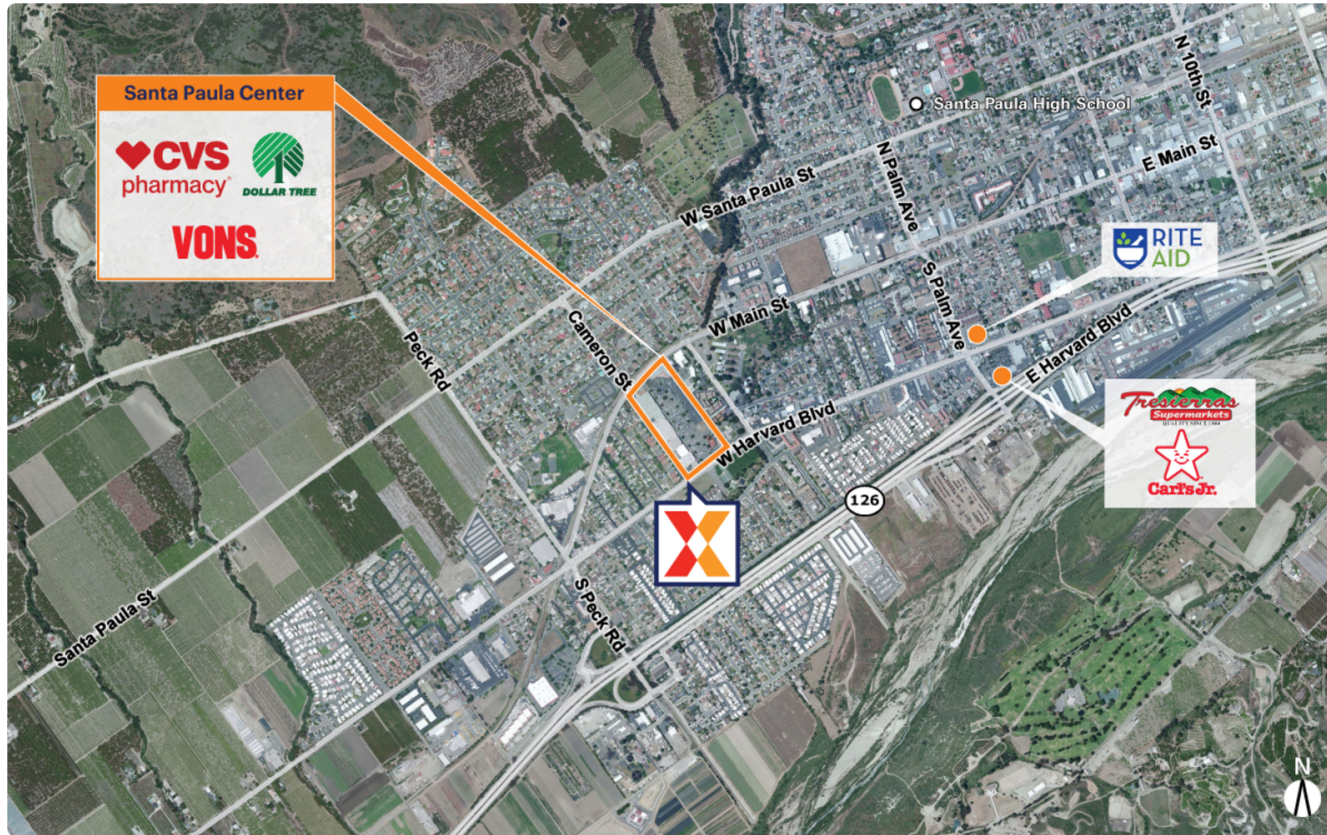

# Santa Paula Center

550 - 660 West Main Street | Santa Paula, CA 93060

Ventura County | Oxnard-Thousand Oaks-Ventura, CA | 191,475 Sq Ft

34.3449, -119.0809

Demographics	1 Mile	3 Miles	5 Miles
Population	16,836	32,427	34,219
Daytime Pop.	10,504	25,672	27,503
Households	4,843	9,466	10,004
Income	\$103,929	\$109,663	\$113,070

Source: Synergos Technologies, Inc. 2024

Anchored by 41,000 SF Vons, along with top national retailers including Planet Fitness, CVS/pharmacy, Dollar Tree, Big 5, Subway, The UPS Store, Taco Bell, Panda Express, Spectrum, & Chase drawing an estimated 2.9M+ annual visits (Placer.ai, 2025)

Close proximity to several local public schools including the adjacent Blanchard Elementary School and Glen City Elementary School as well as the nearby Isbell Middle School with a combined enrollment of 1,800+ students (NCES, 2023)

Located on Harvard St, the main thoroughfare in Santa Paula with nearby access to CA-126