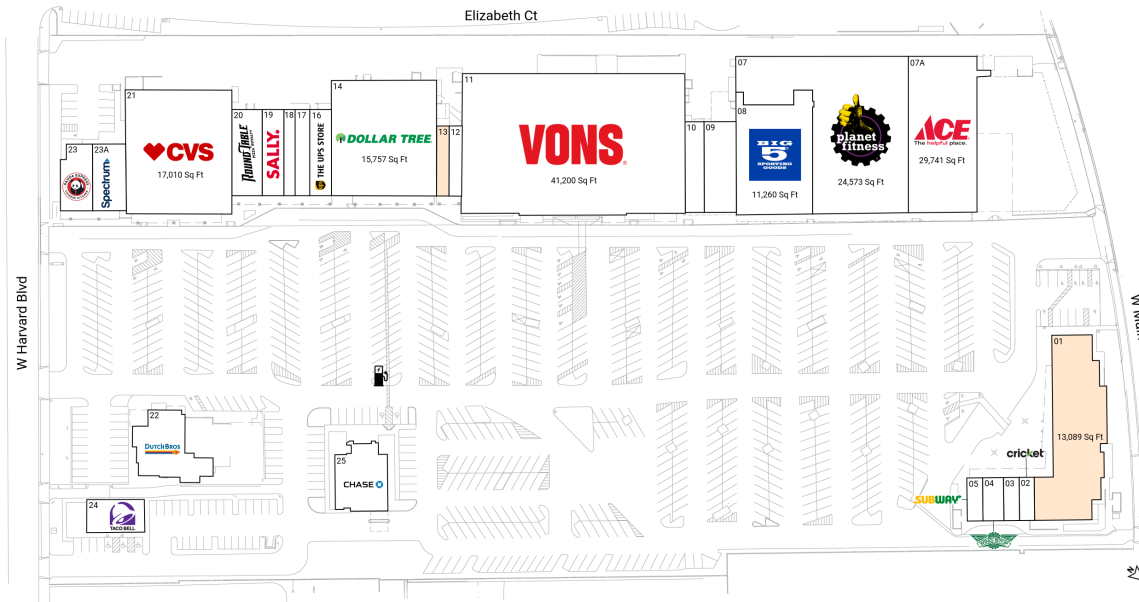

Source: Synergos Technologies, Inc. 2024

Anchored by 41,000 SF Vons, along with top national retailers including Planet Fitness, CVS/pharmacy, Dollar Tree, Big 5, Subway, The UPS Store, Taco Bell, Panda Express, Spectrum, & Chase drawing an estimated 2.9M+ annual visits (Placer.ai, 2025)

Located on Harvard St, the main thoroughfare in Santa Paula with nearby access to CA-126

## Available Spaces

01 13,089 Sq Ft 13 1,120 Sq Ft 360°

## Current Tenants

Space size listed in square feet

02	Cricket Wireless	865
03	Professional	900
04	Wingstop	1,200
05	Subway	900
07	Planet Fitness	24,573
07A	Ace Hardware	29,741
08	Big 5 Sporting Goods	11,260
09	Primary Medical	3,315
10	Laird's Butcher Shop	1,700
11	Vons	41,200
12	Santa Paula Cleaners	1,200
14	Dollar Tree	15,757
16	The UPS Store	2,500
17	Sisters Asian Eatery	1,700
18	Amazing Cuts	1,300
19	Sally Beauty Supply	2,500
20	Round Table Pizza	3,500
21	CVS	17,010
22	Dutch Bros Coffee	1,050
23	Panda Express	2,000
23A	Spectrum	2,950
24	Taco Bell	2,400
25	Chase	4,200